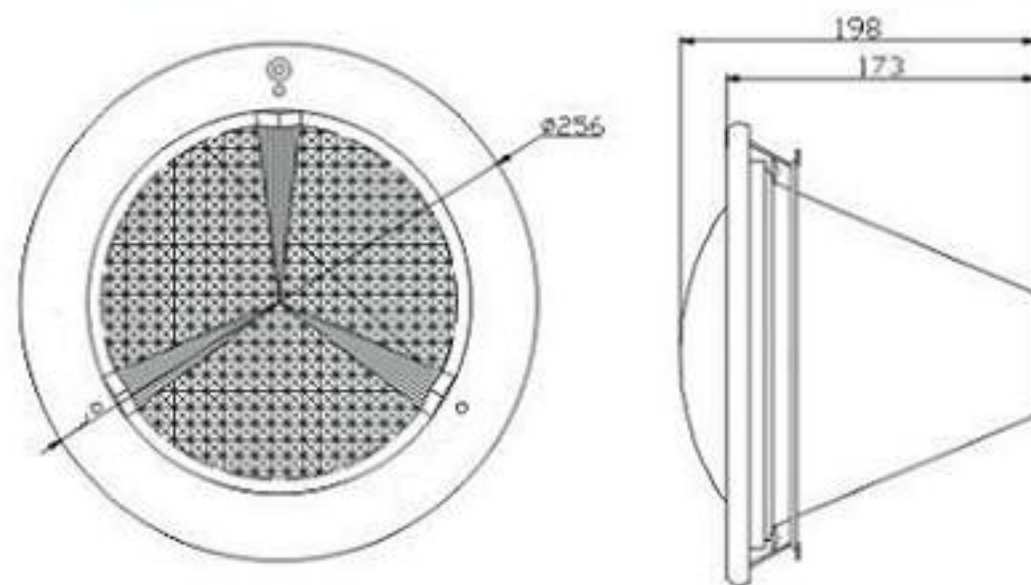

## “QB” Series Underwater Lights

Model	Power (W)	Voltage (V)	Light material	Housing material	Thickness (mm)	Cable length (m)
111601	300	12	Stainless Steel	Burning Resistant ABS	230	2
111609	NICHO 25CM			Burning Resistant ABS		