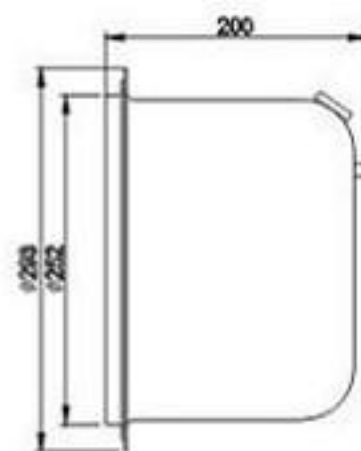

## “QB” Series Underwater Lights

Model	Power (W)	Voltage (V)	Light material	Housing material	Thickness (mm)	Cable length (m)
111601	300	12	Stainless Steel	Burning Resistant ABS	230	2
111609	NICHO 25CM			Burning Resistant ABS		