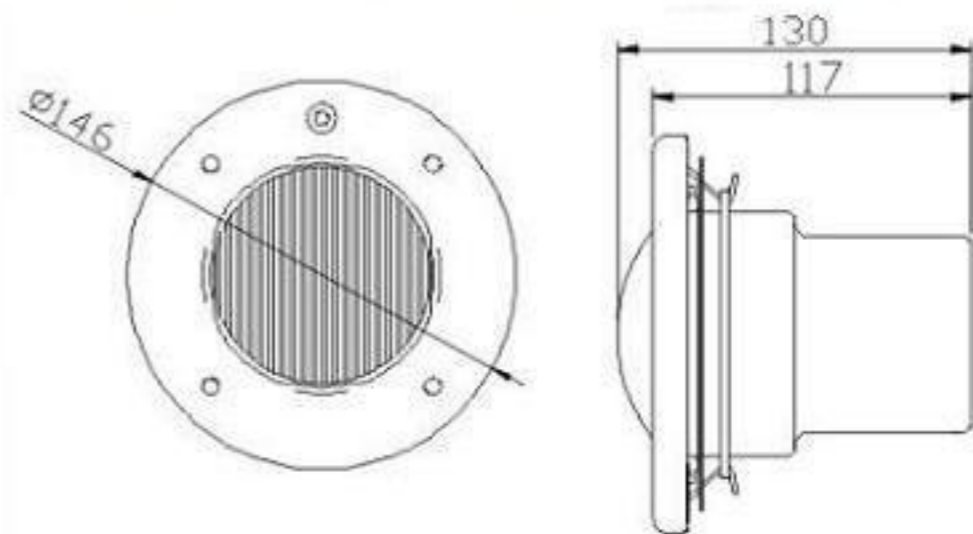

## “QB” Series Underwater Lights

Model	Power (W)	Voltage (V)	Light material	Housing material	Thickness (mm)	Cable length (m)
111602	100	12	Stainless Steel	Burning Resistant ABS	185	2
111610	NICHO 15CM			Burning Resistant ABS		