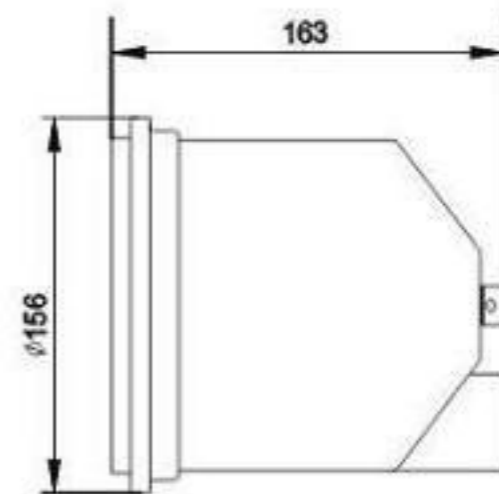

## “QB” Series Underwater Lights

Model	Power (W)	Voltage (V)	Light material	Housing material	Thickness (mm)	Cable length (m)
111602	100	12	Stainless Steel	Burning Resistant ABS	185	2
111610	NICHO 15CM			Burning Resistant ABS		